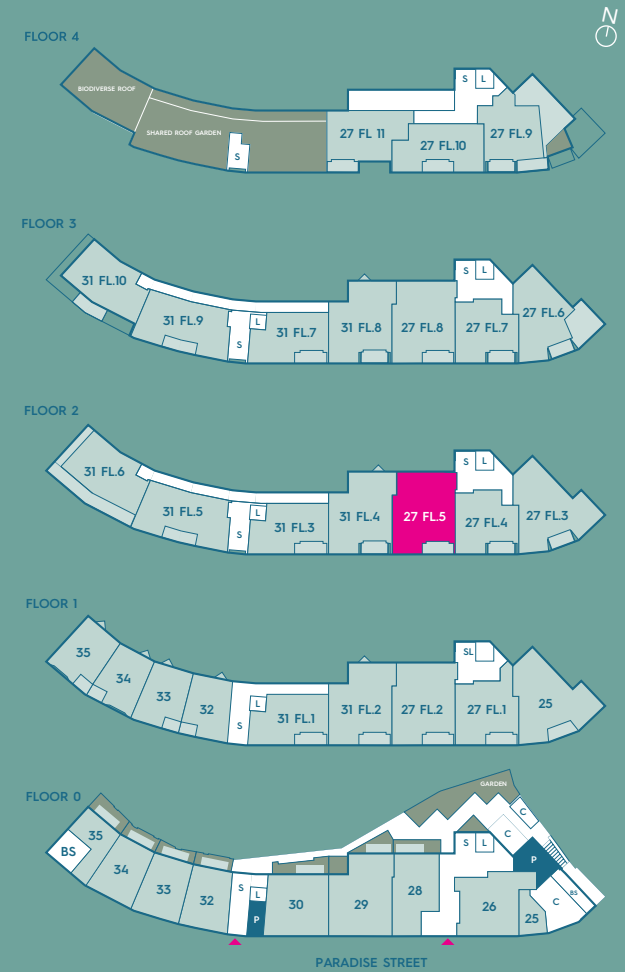

27 Paradise Street, Flat 5
 2 Bedrooms: 72.5 Sq M

ROUND TOWER APARTMENTS

Kitchen / Living / Dining:	4.61 M x 4.82 M
Bedroom 1:	3.35 M x 3.00 M
Bedroom 2:	3.47 M x 3.69 M

- S** Store
- W** Wardrobe
- F** Fridge/Freezer

- BS Bin Stores
- L Lift
- P Plant Room
- C Cycle
- S Stairs

Floor plans are for indicative purposes only. Not to scale.