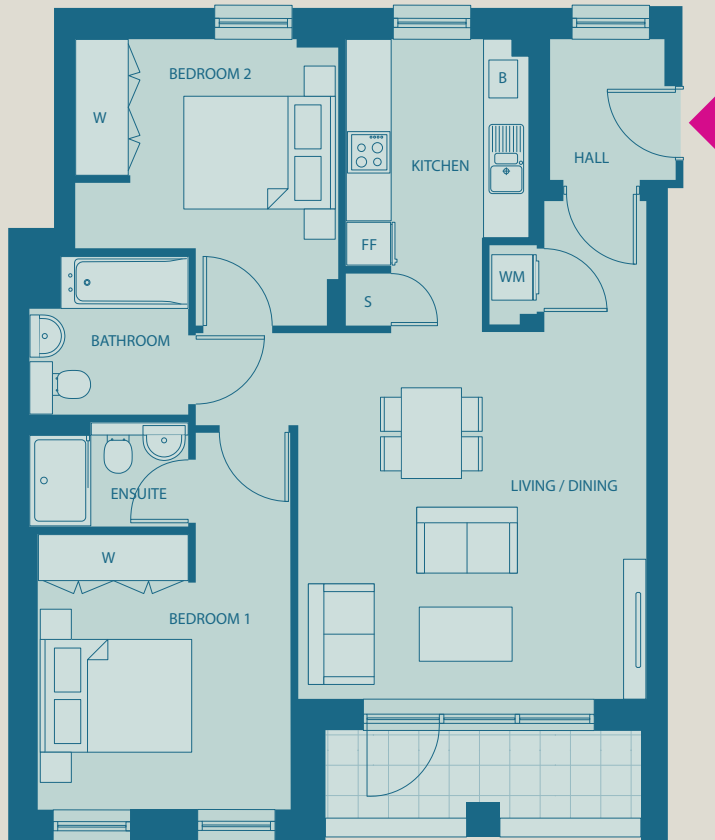

27 Paradise Street, Flat 5
 2 Bedrooms: 72.5 Sq M

ROUND TOWER APARTMENTS

Kitchen / Living / Dining:	4.61 M x 4.82 M
Bedroom 1:	3.35 M x 3.00 M
Bedroom 2:	3.47 M x 3.69 M

- S** Store
- W** Wardrobe
- F** Fridge/Freezer

- BS Bin Stores
- L Lift
- P Plant Room
- C Cycle
- S Stairs

Floor plans are for indicative purposes only. Not to scale.