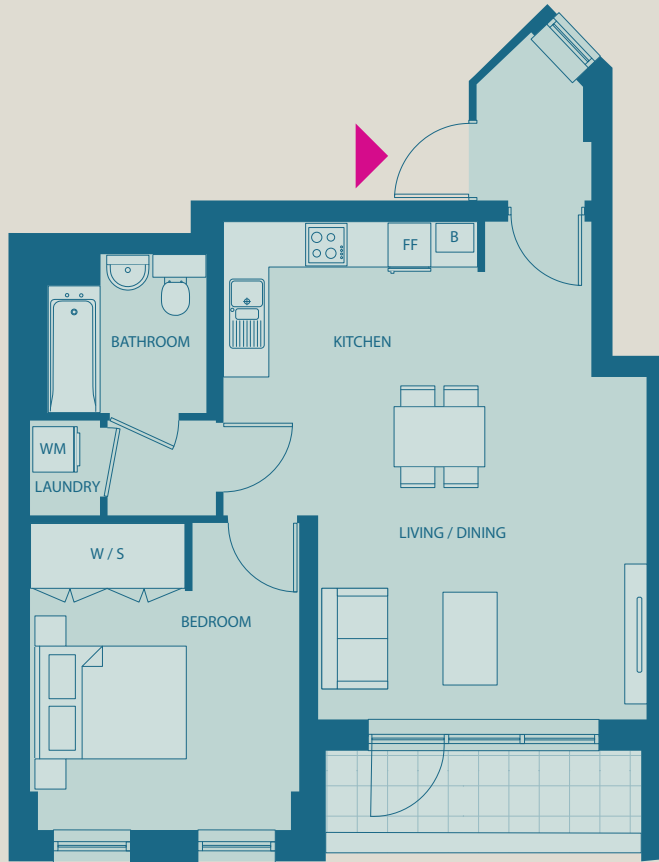

27 Paradise Street, Flat 1

1 Bedroom: 57.1 Sq M

ROUND TOWER APARTMENTS

Kitchen / Living / Dining: 5.59 M x 6.60 M

Bedroom 1: 3.56 M x 4.06 M

- S** Store
- W** Wardrobe
- F** Fridge/Freezer

- BS Bin Stores
- L Lift
- P Plant Room
- C Cycle
- S Stairs

Floor plans are for indicative purposes only. Not to scale.