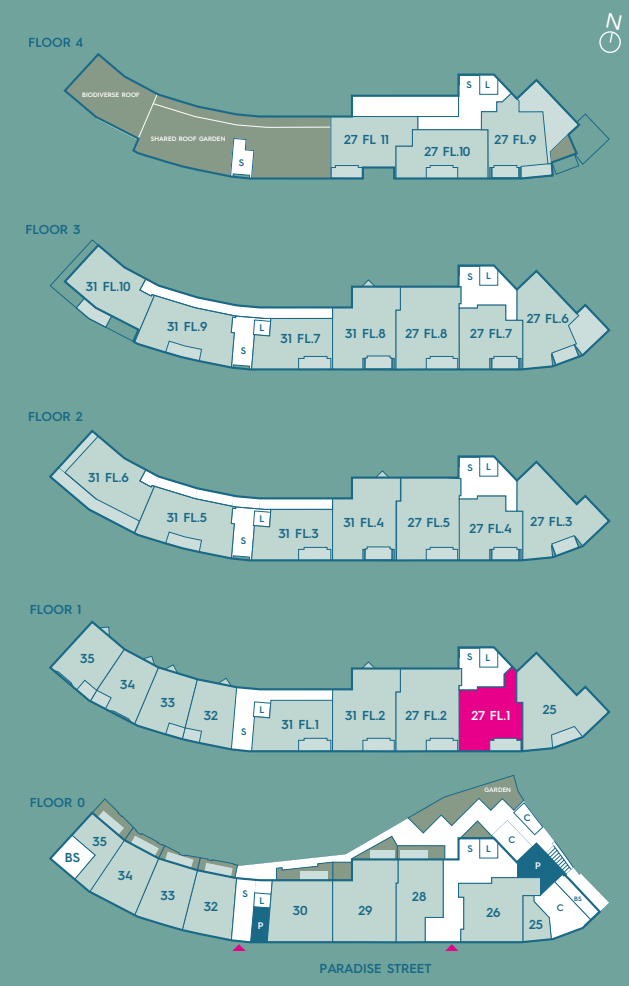

27 Paradise Street, Flat 1

1 Bedroom: 57.1 Sq M

ROUND TOWER APARTMENTS

Kitchen / Living / Dining: 5.59 M x 6.60 M

Bedroom 1: 3.56 M x 4.06 M

- S** Store
- W** Wardrobe
- F** Fridge/Freezer

- BS Bin Stores
- L Lift
- P Plant Room
- C Cycle
- S Stairs

Floor plans are for indicative purposes only. Not to scale.